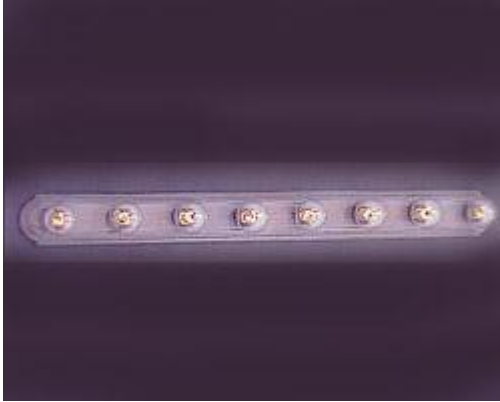

Product Specifications

7128PC - 8-Light Bath Vanity

Item: 7128PC
 Collection: Maxim
 Finish: Polished Chrome
 Glass:

Fixture Dimensions

Width: 48" Height: 5"
 Length: Extension: 5"
 HCO: Back Plate: x
 Chain: 0" Wire: 0"

Bulbs

Quantity: 8 Type: MB
 Wattage: 100w Max Included: No

Certifications/Qualifications

Energy Star: No

Other

UPC: 783209712829

Shipping Information

Individual	Weight	Length	Width	Height	Case	Weight	Length	Width	Height
Qty: 1	5 lbs	48"	5"	2"	Qty: 6	35 lbs	48"	11"	8"