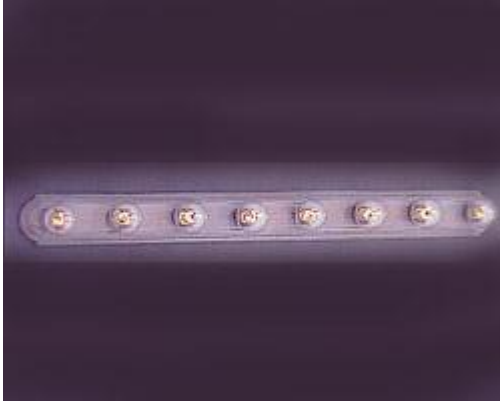

Product Specifications

7128PE - 8-Light Bath Vanity

Item: 7128PE
 Collection: Maxim
 Finish: Pewter
 Glass:

Fixture Dimensions

Width: 48" Height: 5"
 Length: Extension: 5"
 HCO: Back Plate: x
 Chain: 0" Wire: 0"

Bulbs

Quantity: 8 Type: MB
 Wattage: 100w Max Included: No

Certifications/Qualifications

Energy Star: No

Other

UPC: 783209712850

Shipping Information

Individual	Weight	Length	Width	Height	Case	Weight	Length	Width	Height
Qty: 1	5 lbs	48"	5"	2"	Qty: 6	35 lbs	48"	11"	8"