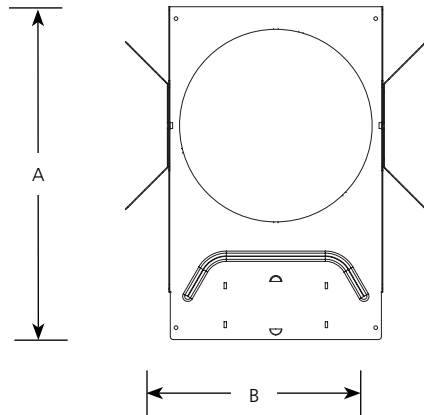

Compact Fluorescent

**8" Pro-Optic™ Housing
18W Quad Tube
2 Horizontal Lamps**

Recessed

Type _____

-DVEB

P8218

Dimensions (Inches)

Catalog No.	Lamping	Dimensions (Inches)		
		A	B	C
P8218-DVEB	(2) 18w Quad Tube	14	9-1/8	6*

- * 4-3/4 depth for cross baffle P8170
- * 7-1/8 depth for Lensed and Wall Wash Ceiling Opening = 8-1/4
Maximum Ceiling Thickness = 1-1/4

• Trim must be ordered separately; P8030 trim shown above

Specifications:

Construction

- 2 horizontal 18W GX24q-2 quad tube compact fluorescent
- Notched housing for chalkline or laser alignment
- Full wrap-around mounting frame
- Galvanized steel construction
- Trims adjust to accommodate 1/2" to 1-1/4" thick ceilings