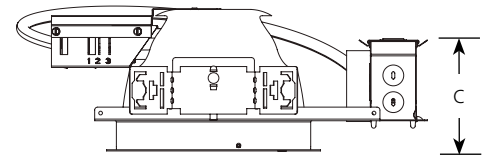

Compact Fluorescent

**8" Pro-Optic™ Housing
18W Quad Tube
2 Horizontal Lamps**

Recessed

Type _____

-DVEB

P8218

Dimensions (Inches)

Catalog No.	Lamping	Dimensions (Inches)		
		A	B	C
P8218-DVEB	(2) 18w Quad Tube	14	9-1/8	6*

- * 4-3/4 depth for cross baffle P8170
- * 7-1/8 depth for Lensed and Wall Wash Ceiling Opening = 8-1/4
Maximum Ceiling Thickness = 1-1/4

• Trim must be ordered separately; P8030 trim shown above

Specifications: