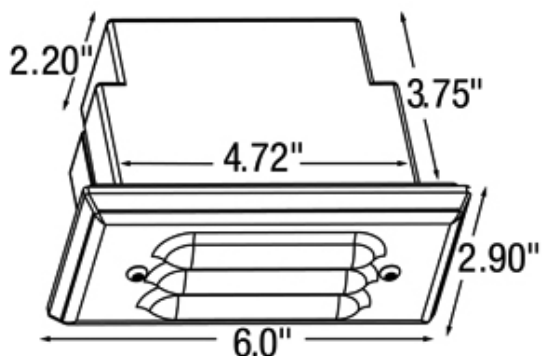

Job Name:

Job Type:

Comments:

Quantity:

91310-147: Voyager Eyelid Step Lights, 12v

Specification Images:

Dimensions:

Length: 3 3/4"
Width: 9 1/2"
Height: 2 15/16"

Wire: 300" (color/Brown)

Collections: Meridian (Primary)
Voyager

Bulbs:

2 - GU4 bi-pin T-3 20w max 12v - included

Classic cast brass recessed step light. Perfect to illuminate stairs, benches, short retaining walls and other niche locations. Unique design pane and louvered cover direct and spread light to the intended area. The mounting box secures the fixture while still allowing face plate adjustments and includes designer lenses for the desired light pattern output.

Pre-Greased Beryllium Copper Socket

Surface Mount with Adjustable Face Plate

Includes Opaque Lens

25 Foot Wire Length

UPC #:785652146343

Finish: Weathered Brass (147)

Replacement Bulb Data:

Product #	Type	Base	Watts	Watts Consumed	Volts	Hours	Lumens	Temp (°K)	CRI
97065	T-3	G4 bi-pin	20	20	12v	10000	250	2850	

Shipping Information:

Package Type	Product #	Quantity	UPC	Length	Width	Height	Cube	Weight	UPS Ship
Individual	91310-147	1	785652146343						Yes