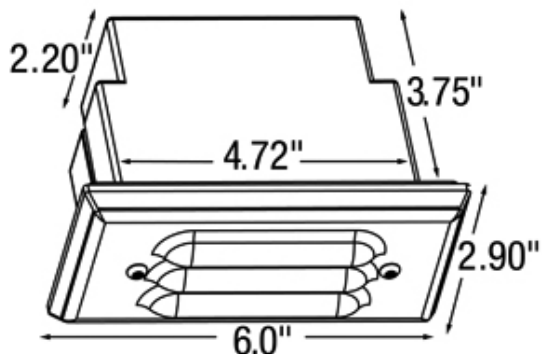

Job Name:

Job Type:

Comments:

Quantity:

91316-147: Voyager Open Step Lights, 12v

Specification Images:

Dimensions:

Length: 3 3/4"
Width: 9 1/2"
Height: 2 15/16"

Wire: 300" (color/Brown)

Collections: Meridian (Primary)
Voyager

Bulbs:

2 - G4 bi-pin T-3 20w max 12v - included

Classic cast brass recessed step light. Perfect to illuminate stairs, benches, short retaining walls and other niche locations. Unique design pane and louvered cover direct and spread light to the intended area. The mounting box secures the fixture while still allowing face plate adjustments and includes designer lenses for the desired light pattern output.

Shipping Information:

| Package Type | Product # | Quantity | UPC | Length | Width | Height | Cube | Weight | UPS Ship |
|--------------|-----------|----------|--------------|--------|-------|--------|------|--------|----------|
| Individual | 91316-147 | 1 | 785652146404 | 15.5 | 6.25 | 6.25 | 0.35 | 3.4 | Yes |